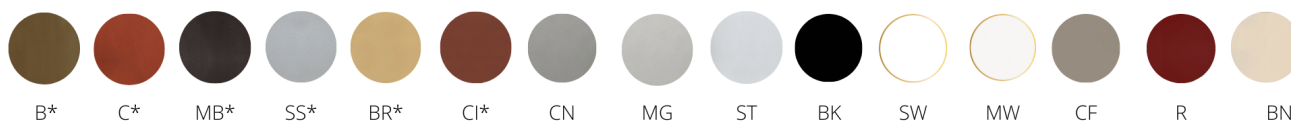

Oasis 090

Brand:

Product Code: Oasis

Availability: 10

Weight: 0.00kg

Dimensions: 0.00cm x 0.00cm x 0.00cm

Description

Finishes

B* C* MB* SS* BR* CI* CN MG ST BK SW MW CF R BN

*FUSION REAL METAL FINISH

[Read more about finishes](#)

Description

The Oasis is a modern modular set of trash and recycle containers. Shown above in our Fusion finish Brass, they are suitable for indoor and outdoor use, the durable finish has a long life cycle and can stand up to the commercial environment. The top openings differentiate between trash and recycle to aid ease of use, each container has a durable and waterproof liner with a rolled lip and handles. The narrow profile makes this ideal as a space saver while still having a standard capacity, when total gallon capacity is combined between the two it can handle medium to heavy use. Typically sold as a pair (trash/recycle) but can be purchased separately, pricing is per piece. All of our designs can be special ordered in custom dimensions (mold fee and minimum quantity may apply).