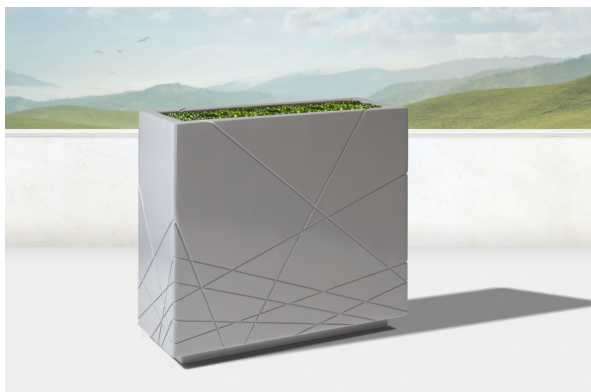

# Atlas 049

**Brand:**  
**Product Code:** Atlas  
**Availability:** 10  
**Weight:** 0.00kg  
**Dimensions:** 0.00cm x 0.00cm x 0.00cm

## Description

The Atlas offers an unexpected twist on the standard rectangular form, if you would like to add a little interest and detail the Atlas makes a statement with an incised geometric feel. Shown above in Sterling 36"L x14"W x 32"H, all of our containers are suitable for indoor and outdoor use and are offered in all of our standard 15 finishes as well as custom sizes and finishes upon request.