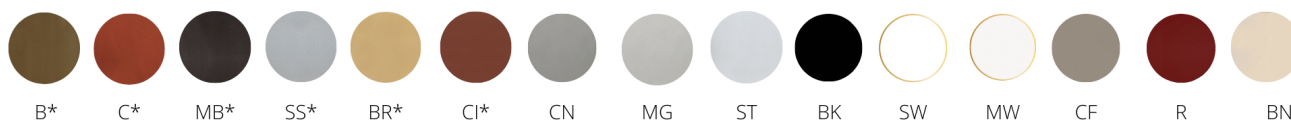

Solid 078

Brand:
Product Code: Solid
Availability: 10
Weight: 0.00kg
Dimensions: 0.00cm x 0.00cm x 0.00cm

Description

Finishes

*FUSION REAL METAL FINISH

[Read more about finishes](#)

Description

The Solid Planter is marvelously multi-functional; the vertical line pattern is perfect for disguising wear and tear as a planter, trash or ash-trash container. Shown above in Matte Black 16"W x 30"H. The second image is Bronze trash in 24"W x 32"H and the last image is 16"W x 30"H trash in Matte Black.