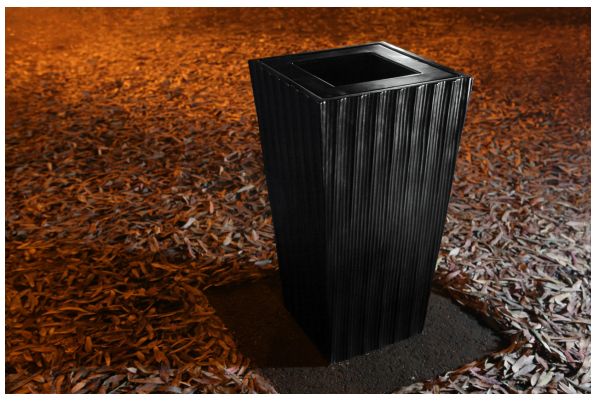

Solid 078

Brand:
Product Code: Solid
Availability: 10
Weight: 0.00kg
Dimensions: 0.00cm x 0.00cm x 0.00cm

Description

Finishes

*FUSION REAL METAL FINISH

[Read more about finishes](#)

Description

The Solid Planter is marvelously multi-functional; the vertical line pattern is perfect for disguising wear and tear as a planter, trash or ash-trash container. Shown above in Matte Black 16"W x 30"H. The second image is Bronze trash in 24"W x 32"H and the last image is 16"W x 30"H trash in Matte Black.

30 Years of Perfecting Our Craft

{loadmoduleid 806}

smartslider3[1]

Product Gallery