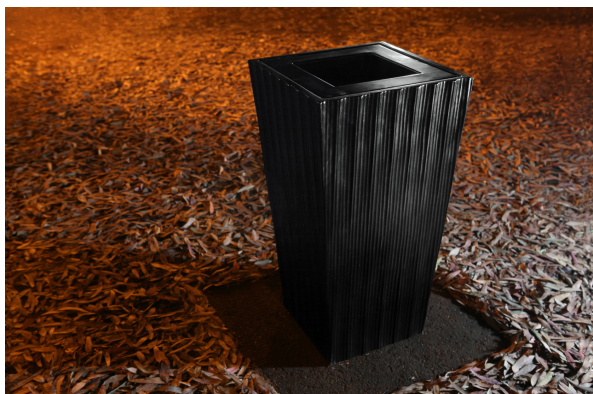

Solid 078

Brand:
Product Code: Solid
Availability: 10
Weight: 0.00kg
Dimensions: 0.00cm x 0.00cm x 0.00cm

Description

Finishes

*FUSION REAL METAL FINISH

[Read more about finishes](#)

Description

The Solid Planter is marvelously multi-functional; the vertical line pattern is perfect for disguising wear and tear as a planter, trash or ash-trash container. Shown above in Matte Black 16"W x 30"H. The second image is Bronze trash in 24"W x 32"H and the last image is 16"W x 30"H trash in Matte Black.

30 Years of Perfecting Our Craft

{loadmoduleid 806}

smartslider3[1]

Product Gallery