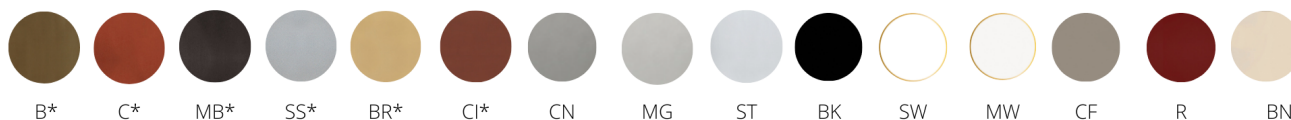

# Infinity 072

**Brand:**

**Product Code:** Infinity

**Availability:** 10

**Weight:** 0.00kg

**Dimensions:** 0.00cm x 0.00cm x 0.00cm

## Finishes

\*FUSION REAL METAL FINISH

[Read more about finishes](#)