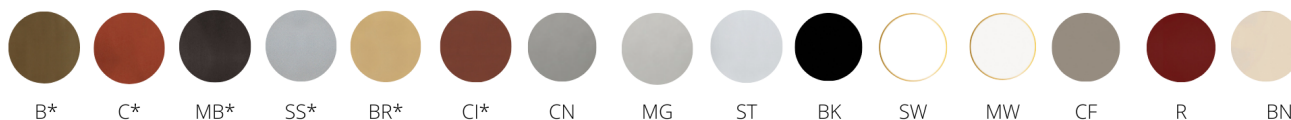

Infinity 072

Brand:
Product Code: Infinity
Availability: 10
Weight: 0.00kg
Dimensions: 0.00cm x 0.00cm x 0.00cm

Description

Finishes

*FUSION REAL METAL FINISH

[Read more about finishes](#)

Description

A distinctive standout in any design scheme, the Infinity planter offers endless appeal and versatility. Use this assured modern beauty as a planter, ash or trash container for interior and exterior designs. Available in a wide variety of sizes, the Infinity planter is among the most-wanted pieces in our collection. It is constructed in durable, lightweight fiberglass and is resistant to UV rays and scratches. Shown above in 32"H x 18"D Copper, corresponding thumbnails are Bronze and Matte Black.