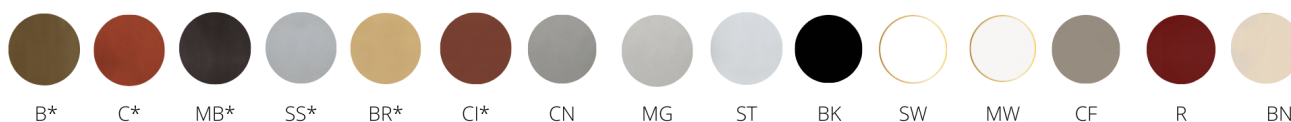

Rolled Rim A1

Brand:
Product Code: Rolled Rim
Availability: 10
Weight: 0.00kg
Dimensions: 0.00cm x 0.00cm x 0.00cm

Description

Finishes

*FUSION REAL METAL FINISH

[Read more about finishes](#)

Description

The Rolled Rim planter is a classic stately design, shown above in our terra-cotta finish (available by custom order). Available in all of our standard 15 finishes, custom color and sizes upon request.

Left to right: 24"D x 14"B x 20.5"H Classic Terra-Cotta, 24"D Cast Iron

30 Years of Perfecting Our Craft

{loadmoduleid 814}

smartslider3[1]

Product Gallery