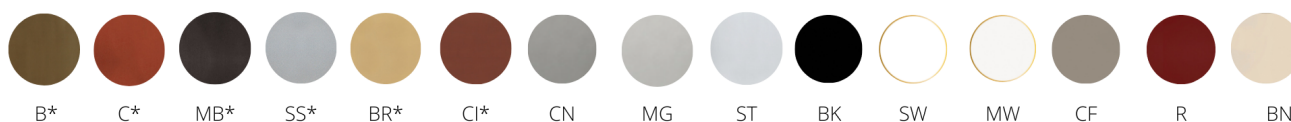

Rolled Rim A1

Brand:

Product Code: Rolled Rim

Availability: 10

Weight: 0.00kg

Dimensions: 0.00cm x 0.00cm x 0.00cm

Description

Finishes

*FUSION REAL METAL FINISH

[Read more about finishes](#)

Description

The Rolled Rim planter is a classic stately design, shown above in our terra-cotta finish (available by custom order). Available in all of our standard 15 finishes, custom color and sizes upon request.