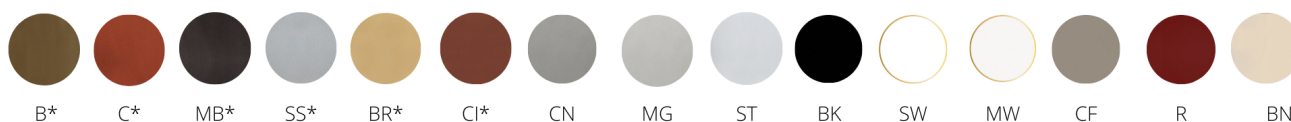

# Profile 086

**Brand:**  
**Product Code:** profile  
**Availability:** 100  
**Weight:** 0.00kg  
**Dimensions:** 0.00cm x 0.00cm x 0.00cm

## Finishes

\*FUSION REAL METAL FINISH

[Read more about finishes](#)