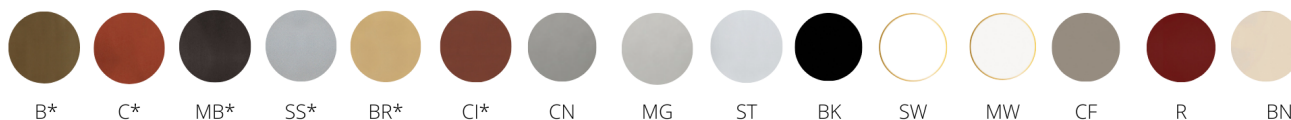

Element 082

Brand:
Product Code: Element
Availability: 10
Weight: 0.00kg
Dimensions: 0.00cm x 0.00cm x 0.00cm

Description

Finishes

*FUSION REAL METAL FINISH

[Read more about finishes](#)

Description

The Element recycling/trash container is a vision of simplicity with its elegantly rounded rectangular shape. It's a seamless fit in contemporary and classic designs made all the more perfect by custom hand finishing in a choice of marine grade paints or Fusions, our signature metal finish that ages gracefully by developing a soft patina. Contact IAP directly for details on recycle, custom and food court applications.