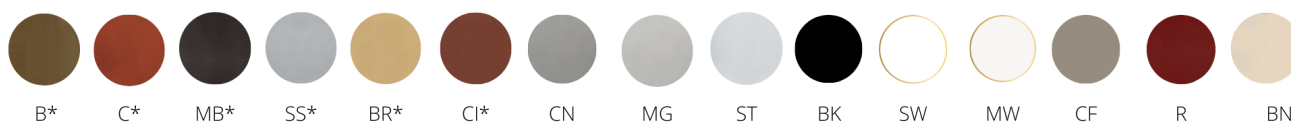

Solid 078

Brand:

Product Code: Solid

Availability: 10

Weight: 0.00kg

Dimensions: 0.00cm x 0.00cm x 0.00cm

Description

Finishes

*FUSION REAL METAL FINISH

[Read more about finishes](#)

Description

The Solid trash container is marvelously multi-functional; the vertical line pattern is perfect for disguising wear and tear as a planter, trash or ash-trash container. The Solid is offered in two sizes 16"D x 30"H shown above in Matte Black with a trash top and 24"D x 32"H also shown above in Bronze.