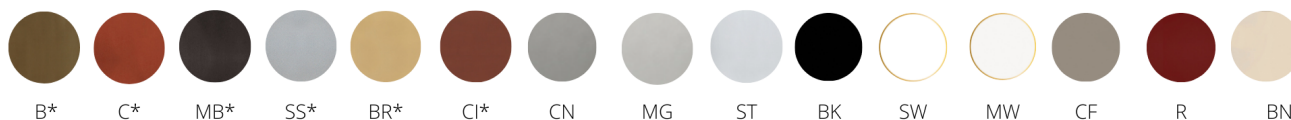

# Madison 070

**Brand:**

**Product Code:** Madison

**Availability:** 10

**Weight:** 0.00kg

**Dimensions:** 0.00cm x 0.00cm x 0.00cm

## Finishes

\*FUSION REAL METAL FINISH

[Read more about finishes](#)