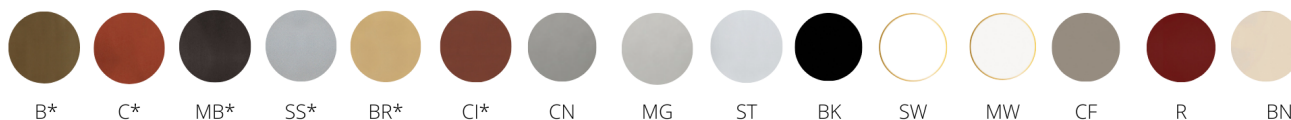

# Madison 070

**Brand:**  
**Product Code:** Madison  
**Availability:** 10  
**Weight:** 0.00kg  
**Dimensions:** 0.00cm x 0.00cm x 0.00cm

## Finishes

\*FUSION REAL METAL FINISH

[Read more about finishes](#)