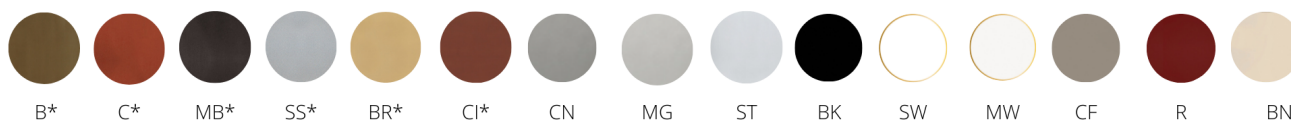

Wave 050

Brand:
Product Code: Wave
Availability: 10
Weight: 0.00kg
Dimensions: 0.00cm x 0.00cm x 0.00cm

Description

Finishes

*FUSION REAL METAL FINISH

[Read more about finishes](#)

Description

The Wave adds motion to any linear design by transforming the ordinary. Individually dynamic, the addition of multiples increases possibilities limited only by imagination. Strong enough for both outdoor and indoor use, this durable, lightweight fiberglass container resists UV rays and scratches. It can be finished in a choice of our fade resistant marine grade paints or natural metal Fusion finishes that will age gracefully over time. Shown above in 48"L x 12"W x 24"H Matte White.