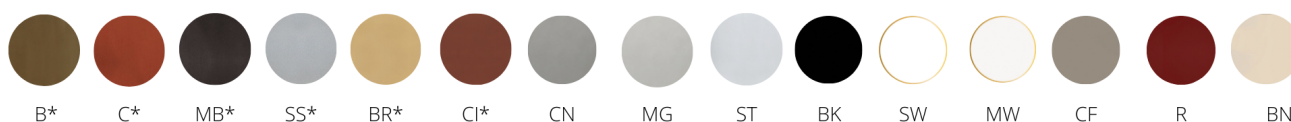

Lola 055

Brand:

Product Code: Lola

Availability: 100

Weight: 0.00kg

Dimensions: 0.00cm x 0.00cm x 0.00cm

Description

Finishes

*FUSION REAL METAL FINISH

[Read more about finishes](#)

Description

Available as either a planter or trash container the Edge is multi-purpose. Trash and recycle perfection, who says utilitarian objects have to be unattractive. Shown above in one of our Fusion finishes Brass and measuring 31"Lx17"Wx32"H with two waterproof and fiberglass liners (15 gallons) each. This size is the perfect capacity for medium to heavy traffic areas, when matched up with our Fusion finishes you have UV and graffiti resistance ideal for commercial environments. Constructed with heavy duty hand laid fiberglass and steel reinforcement the Edge will stand the test of time with a long life cycle.