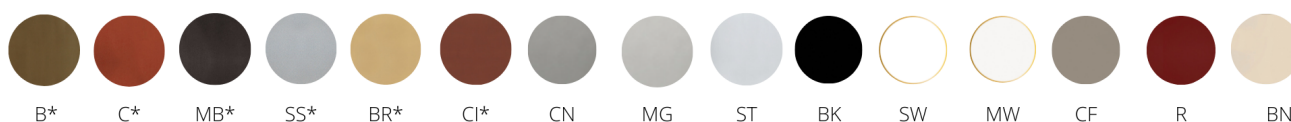

Mars 018

Brand:
Product Code: Mars
Availability: 100
Weight: 0.00kg
Dimensions: 0.00cm x 0.00cm x 0.00cm

Description

Finishes

*FUSION REAL METAL FINISH

[Read more about finishes](#)

Description

The Mars side table.