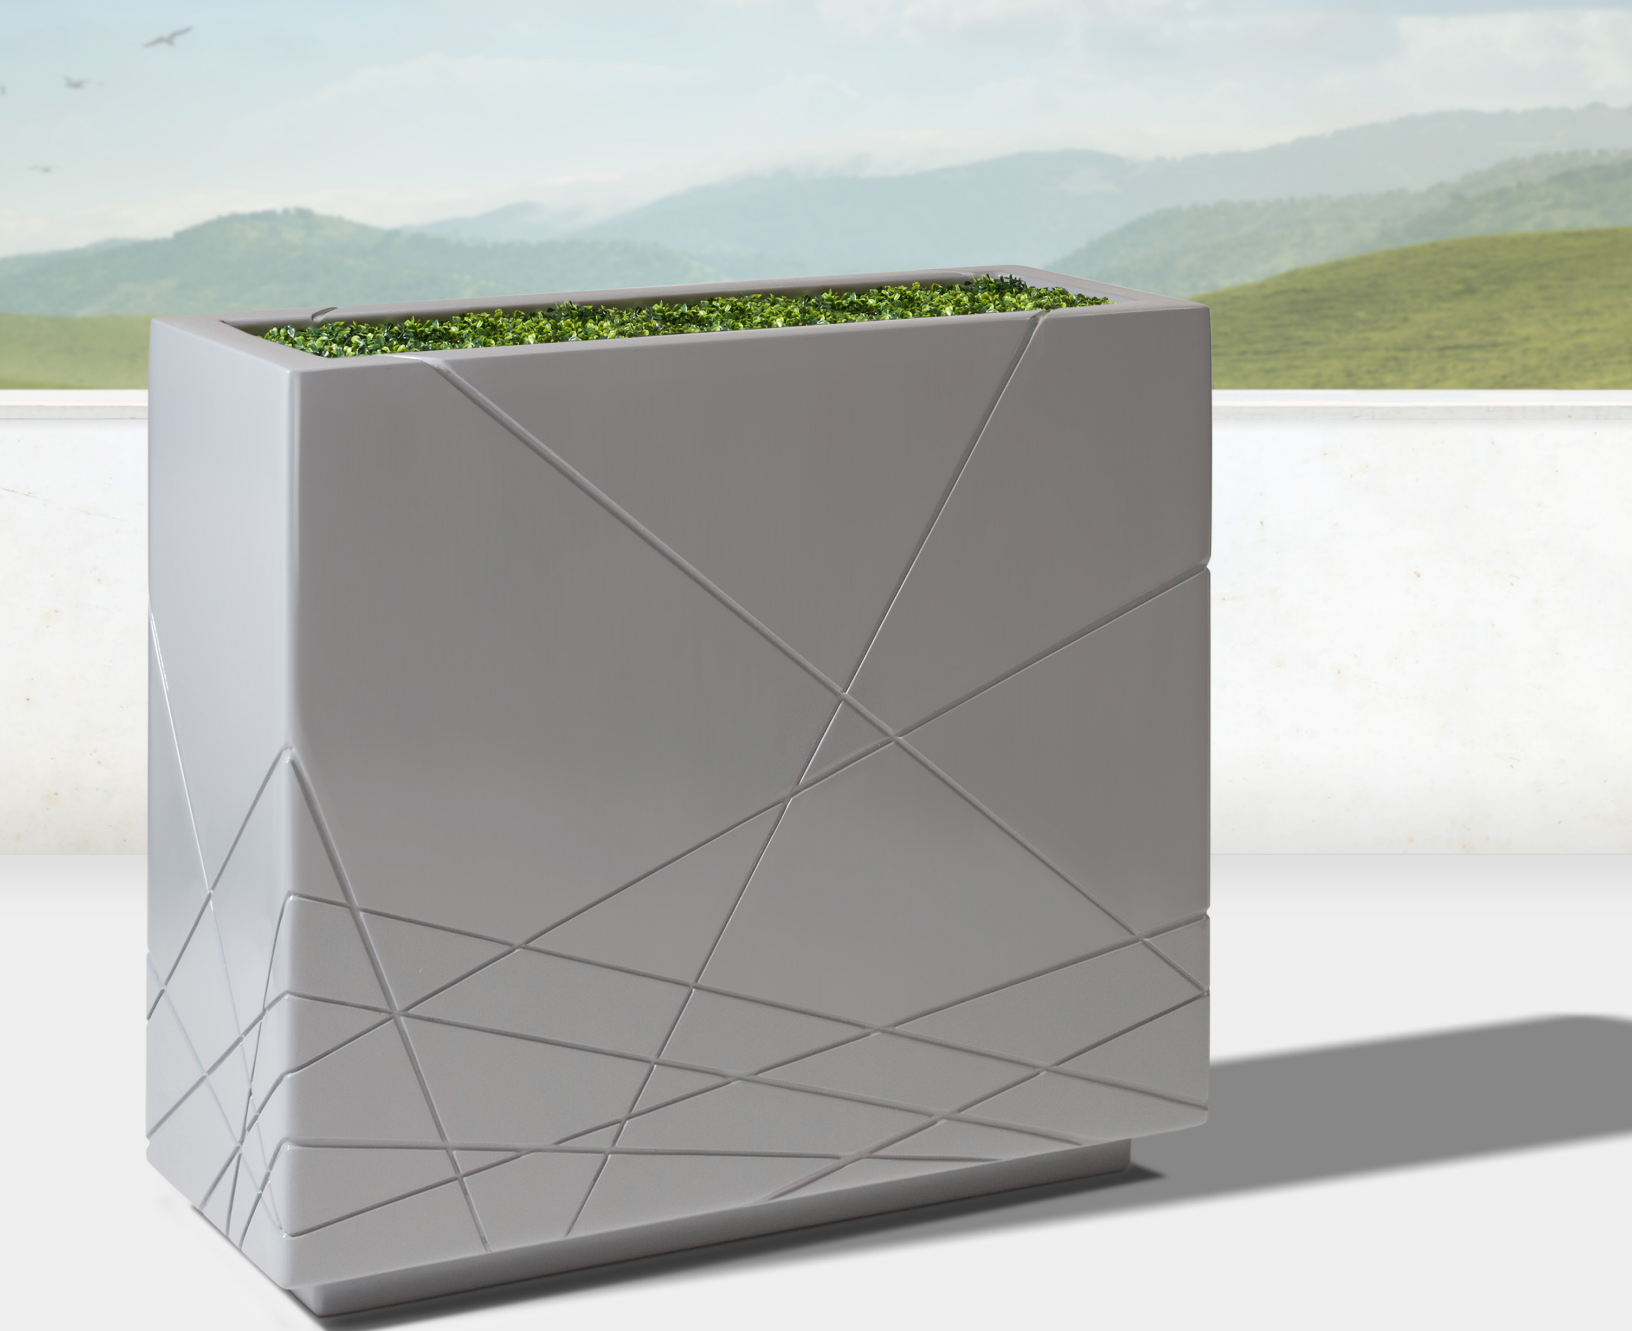

36x14x32-ST